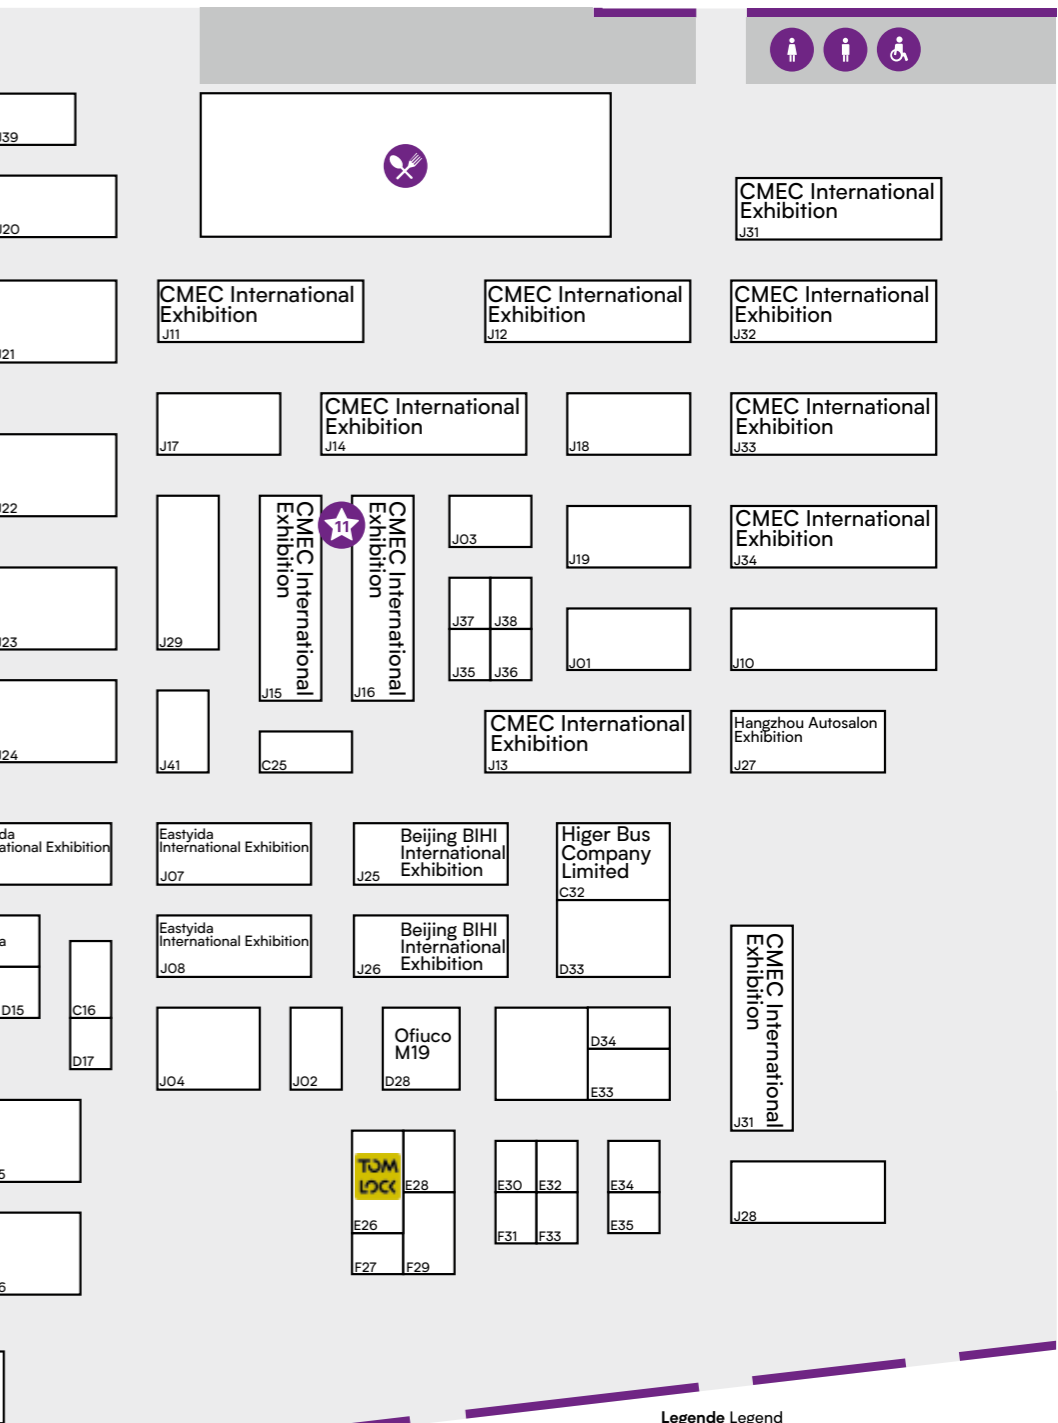

JO9/9	Tianchang Cylinder Head
J16	Tianjin Chengming Trading
J10	Tianjin Harvest Trading
J16	Tianjin Yidingfeng Powertrain Technology
J21	Topwest
J28	TWG Exhaust
JO6	Vantrue
J38/2	Veise (Guangzhou) Electronic
J21	Vision
J25	Vision Autotecs
JO5	Wellfar Engine Parts
JO9	Wenzhou Bruide Precision Metal
J27	Wenzhou Daquan Auto Parts
J16	Wenzhou Yineng Electric
J34	Worldline Technology
J21	Wuhu Guanlong Automobile Parts
JO4	WUXI KAILIDASI AUTOMOTIVE PARTS
J28	XGM Corporation
JO1	Xi'an Qintai
JO1	Xi'an Star Industrial
JO1	Xi'an TianChou
JO1	Xi'an Xin Sanming Auto Parts
JO9/6	Xiamen Autostar Electronics
J19	Xiamen Jiedeng Machinery
J35	Xiamen Sunrise Group
J41	Xiamen Tinmy Industrial
JO1	Xian Zhiyuan
J28	Xianju Pextol
J10	Yangzhou Wansheng Industry
J21	Yantai Luji
J41	Yantai Runfuxiang Oil Seal
JO6	Yiming Crankshaft
J34	Yingtan Weisheng Auto Parts
J22	Yuchai Dongte
J28	Yuhuan Jinaofeng Machinery
J25	Yuhuan Jingheng Auto Parts
JO3	Yuhuan Luan Machinery
JO6	YYP
J32	Zhejiang A-Star Cooling Systems
J27	Zhejiang Bangchi Auto Parts
JO7/11	Zhejiang Buso Auto Parts
J27	Zhejiang Groupstar Automotive Lamp
JO7/14	Zhejiang Hongxin Technology

Sonderaktivitäten Special activities
☆ Global Transport Solutions Hall Parts
Parts, Sensors, energy, charging, telematics

Legende Legend

- ✕ Food Station
- ♂ Toilettens (Männer) Restrooms (men)
- ♀ Toilettens (Frauen) Restrooms (women)
- ♿ Toilettens (barrierefrei) Restrooms (barrier-free)