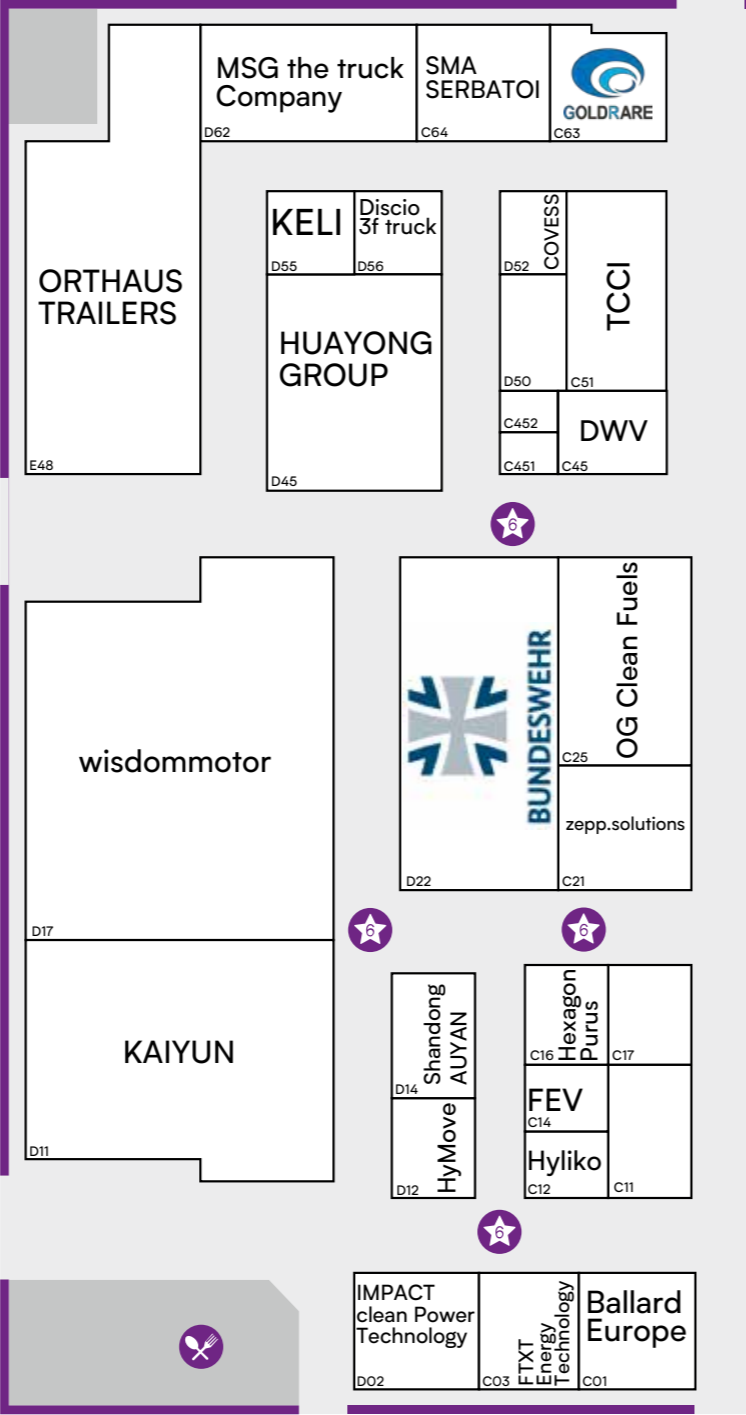

HALL 24

Aussteller / Exhibitors

- C17 Air Products
- C11 cellcentric
- C451 H2 MOBILITY
- C452 JA-Gastechnology
- D50 SPEEDLINE TRUCK

Legende Legend
✂ Food Station