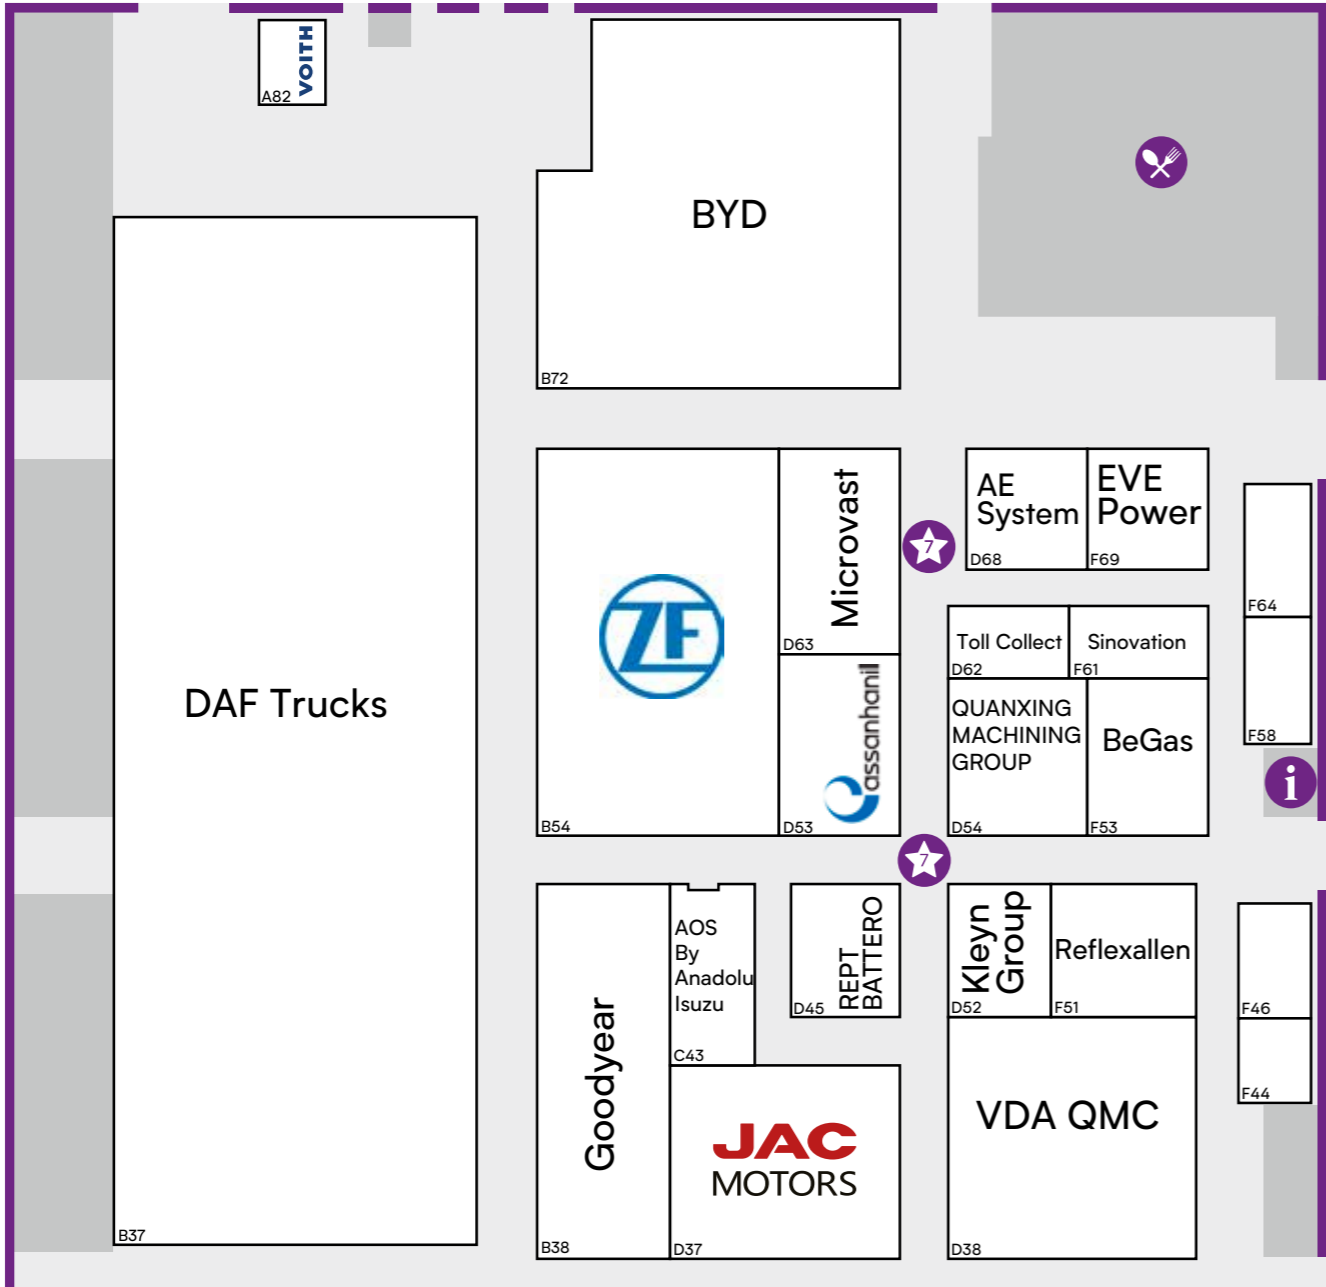

HALL 21 NORTH

1. **Legende Legend**
2. Info
   - Food Station
   - Toiletten (Frauen) Restrooms (women)
   - Toiletten (Männer) Restrooms (men)
   - Toiletten (barrierefrei) Restrooms (barrier-free)