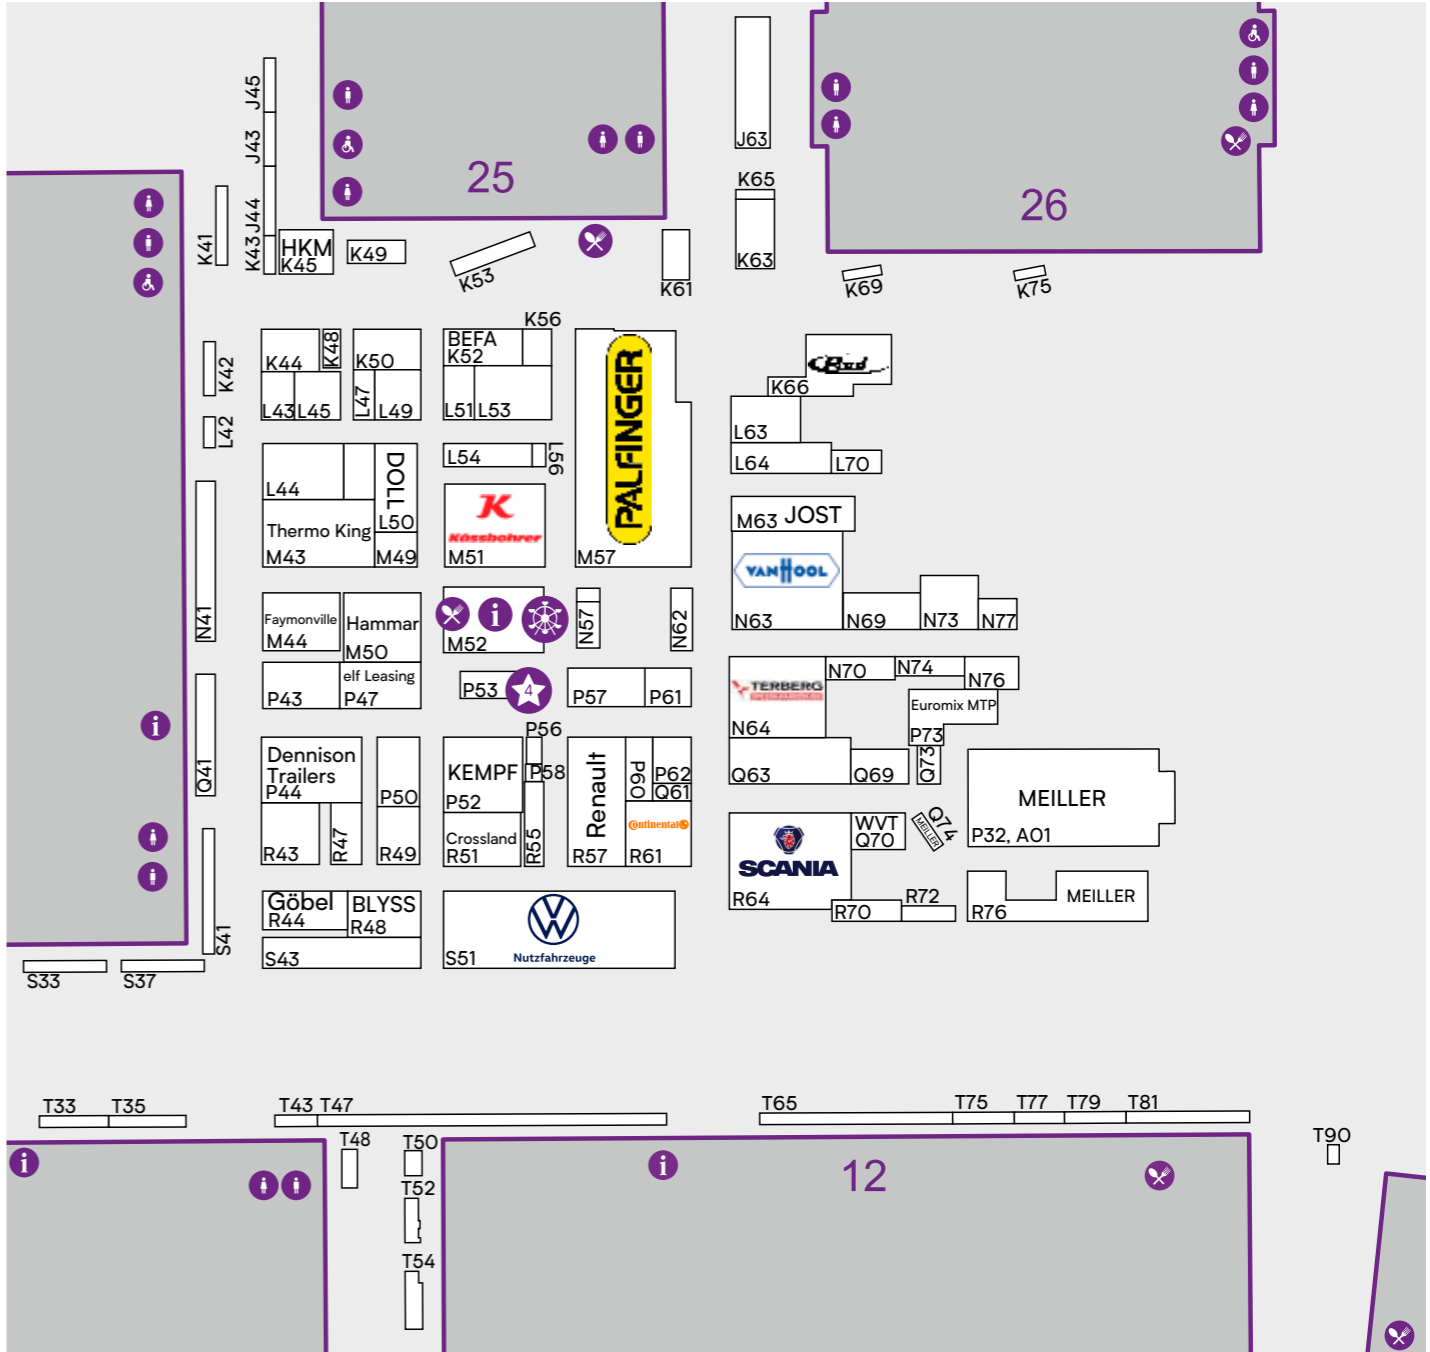

OPEN-AIR SECTION SOUTH

Aussteller / Exhibitors

- T90 Aeva
- N70 Aksoylu Trayler
- Q69 ALIM DORSE
- L45 Alucar
- L56 Aluexbeams
- N73 ATP TRUCKS
- K50 AUNDE Group
- N77 Banke
- N76 BAS World
- P53 Blut transportiert
- R48 BLYSS
- T75
- P56 Carrier
- K48 Cinderella Eco Group
- L54 Combilift
- SO9 Cryotrucks
- L42 DAUTEL
- K69 Dhollandia
- K75
- J43 Ecofrigo
- J44 ECOOLTEC
- K43 Grosskopf
- T48 ElringKlinger
- Q63 ES-GE Nutzfahrzeuge
- T77 ETC
- R70 EuroTransport Media
- T33 Ewers
- K56 ExTe
- N69 Ferrari International
- P57 FGM TRAILERS
- R49 FML - concrete mixers & tippers
- K49 GEFA BANK
- L70 Gincor Trailer Werx
- K53 Goldhofer
- S43 Hahlbrock Fahrzeugausbau
- L47 HBC-radiomatic
- P61 HS-Schoch
- K65 IME-Light
- K61 Jumbo
- P52 KEMPF
- T17
- P50 KH-KIPPER
- L51 KOMODO TREYLER
- K44 Kraker
- N41 Krone Trailer
- P43
- P53
- Q41
- P62 Kuda Aero Spoiler
- K42 Kässbohrer Fahrzeugwerke
- M51
- S11 Kögel Trailer
- S17
- J45 Lamberet

MitAussteller / Co-exhibitors

- S43 Ackermann
- L64 Axel Prokot Elektrotechnik
- L64 Commeo
- K44 D-TEC
- L64 ELCUBE
- S43 FLEXMO Fahrzeug-einrichtung - KÖGL
- R49 HANSA - concrete mixers, pumps & tippers
- K50 ISRINGHAUSEN
- S43 Junge Fahrzeugbau
- M44 MAX Trailer
- S43 Schoon Fahrzeugsysteme & Metalltechnik
- M50 Sideloadler Italia
- K44 TRS

Legende Legend

- Info
- Food Station

Sonderaktivitäten Special activities

- Solar Riesenrad / Solar wheel
- Blut transportiert / Blood transported