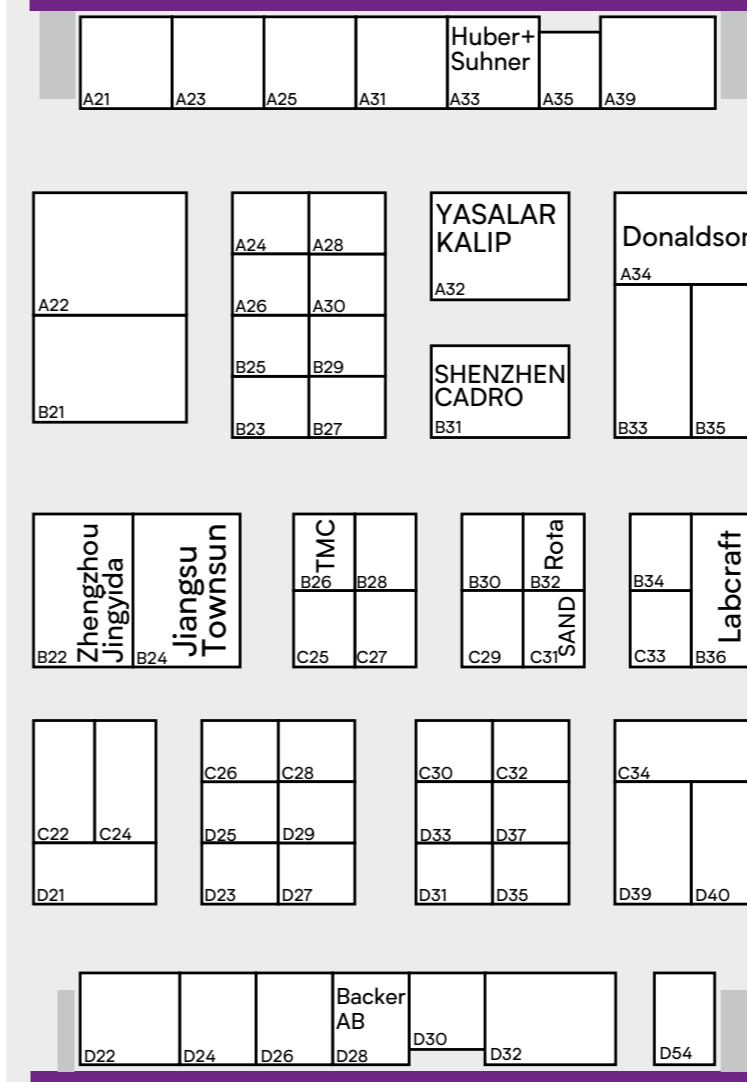

HALL 23

Aussteller / Exhibitors