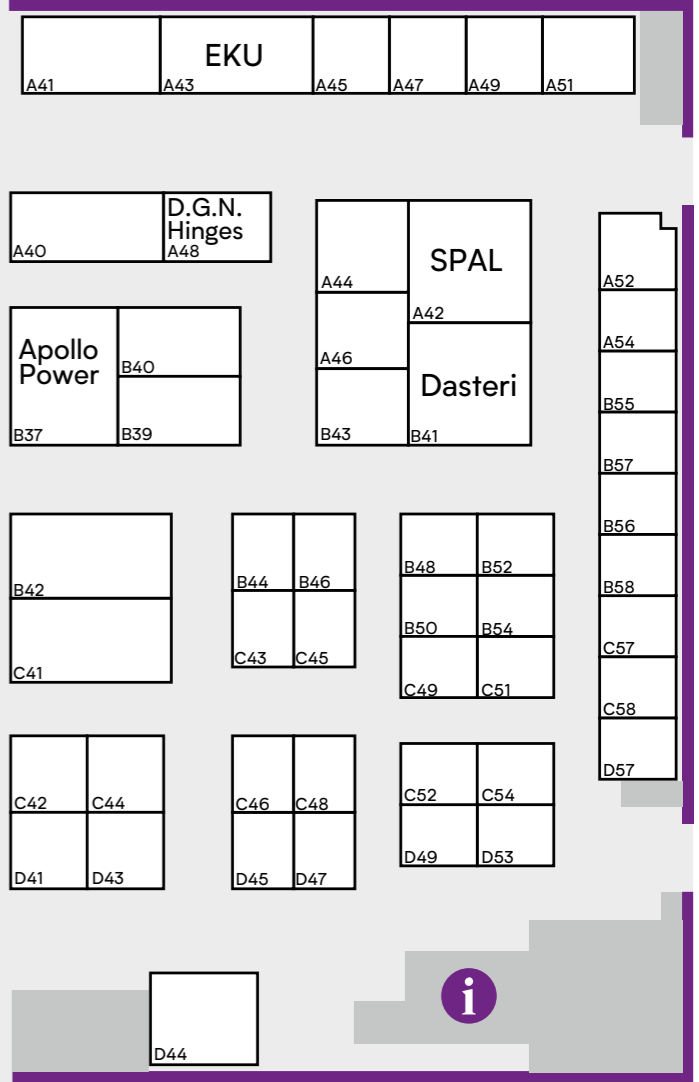

MitAussteller / Co-exhibitors

A22	ACI - Air Center International GmbH	B48	Ningbo Promark Auto Parts	B57	ZHEJIANG FULLER DRIVE TECHNOLOGY
D43	Deging LONGHU IMP. and EXP. Trade	C01	Shandong Liaocheng Derun	A44	ZHEJIANG YAZHIXING AUTOMOBILE COMPONENTS
B36	Durite	B15	SHIJIAZHUANG AOTONG MACHINERY MANUFACTURING		
B42	INVT	B23	TSL-ESCHA		
C01	Laizhou Golden Voice	D27	Zhejiang Chuangli		
D27	NANJING YOTEC