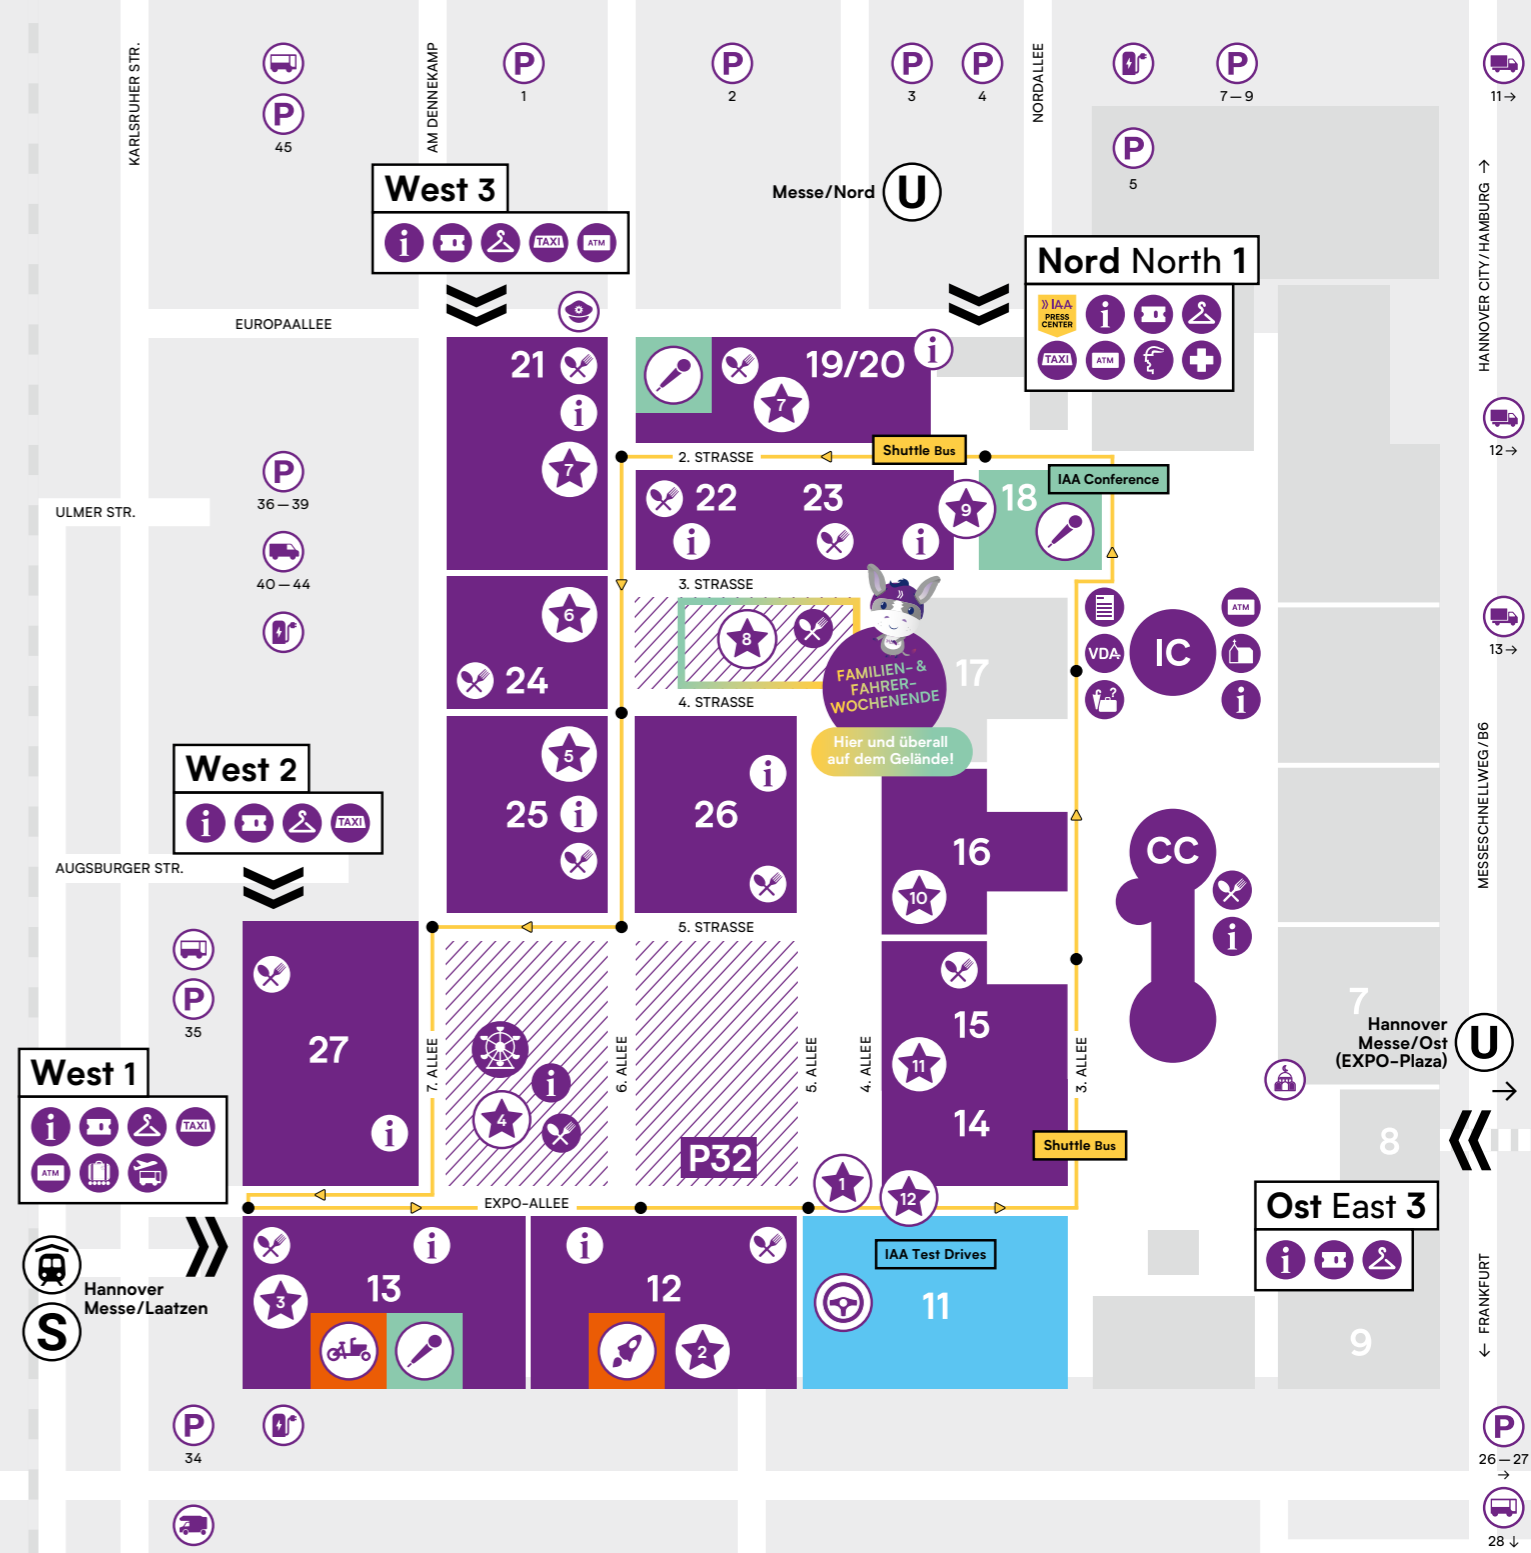

Sonderaktivitäten Special activities

- ADAS, LiDAR, Telematics Demo
- Automania
- Batterie Aussteller
  Battery exhibitors
- Blut transportiert
  Blood transported
- Bühne Stage
- Cargobike Parcours
- Familien- & Fahrerwochenende
  Family & Driver Weekend
- Global Transport Solutions Hall
  Parts, sensors, charging, telematics
- Ladeinfrastruktur Aussteller
  Charging Infrastructure exhibitors
- Lkw- und Bus-Fahrschule
  Truck and bus driving school
- prototype.club
- Show-Fahrerlager Goodyear FIA ETRC
  Show paddock Goodyear FIA ETRC
- Solar-Riesenrad Solar wheel
- Startup Area
- Telematik Aussteller
  Telematics exhibitors
- Test Drives
- Unimog Experience
- Wasserstoff Aussteller
  Hydrogen exhibitors