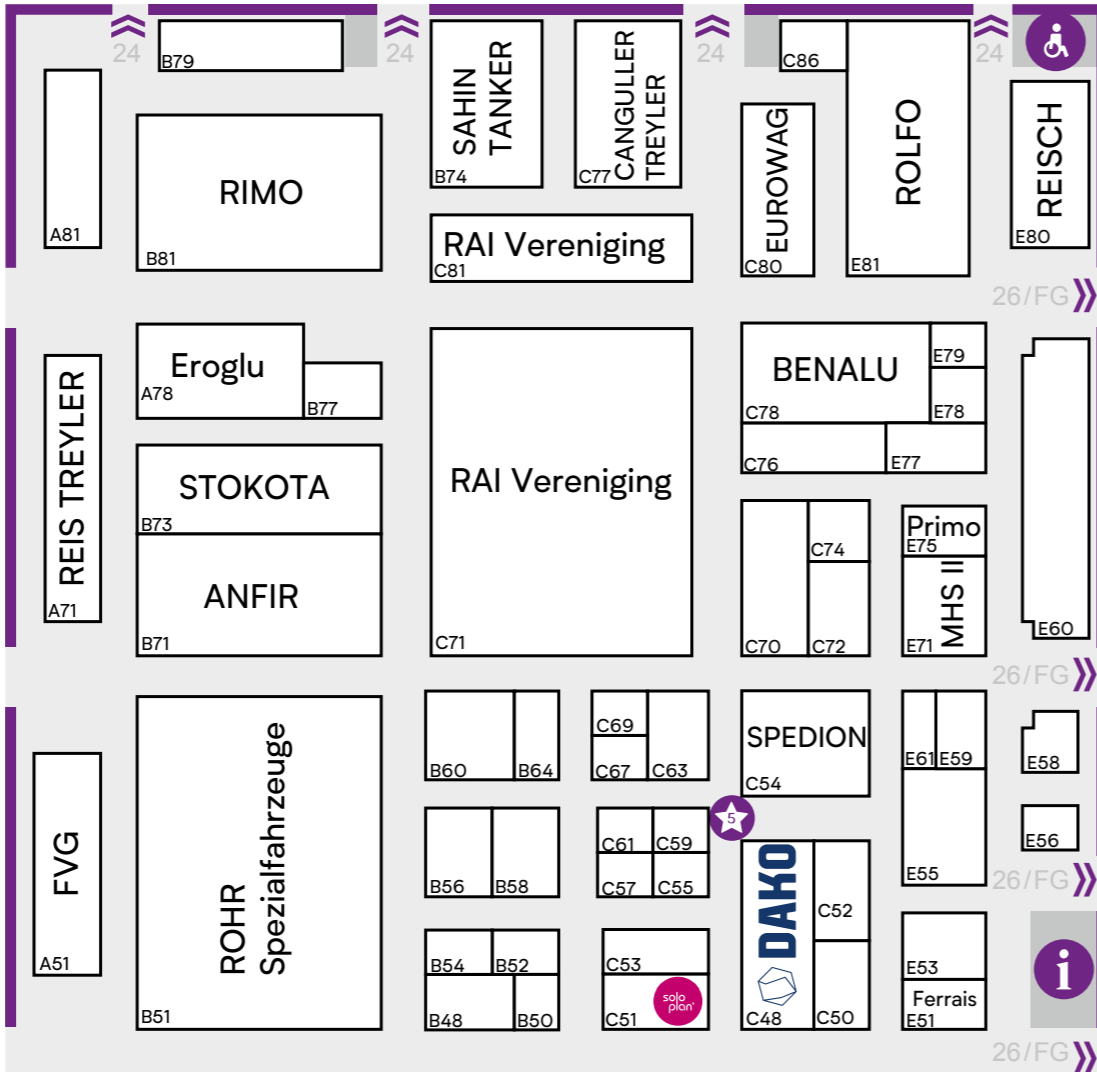

- Legende Legend**
- Info
 - Food Station
 - Toiletten (Frauen) Restrooms (women)
 - Toiletten (Männer) Restrooms (men)
 - Toiletten (barrierefrei) Restrooms (barrier-free)

HALL 25 SOUTH

MitAussteller / Co-exhibitors