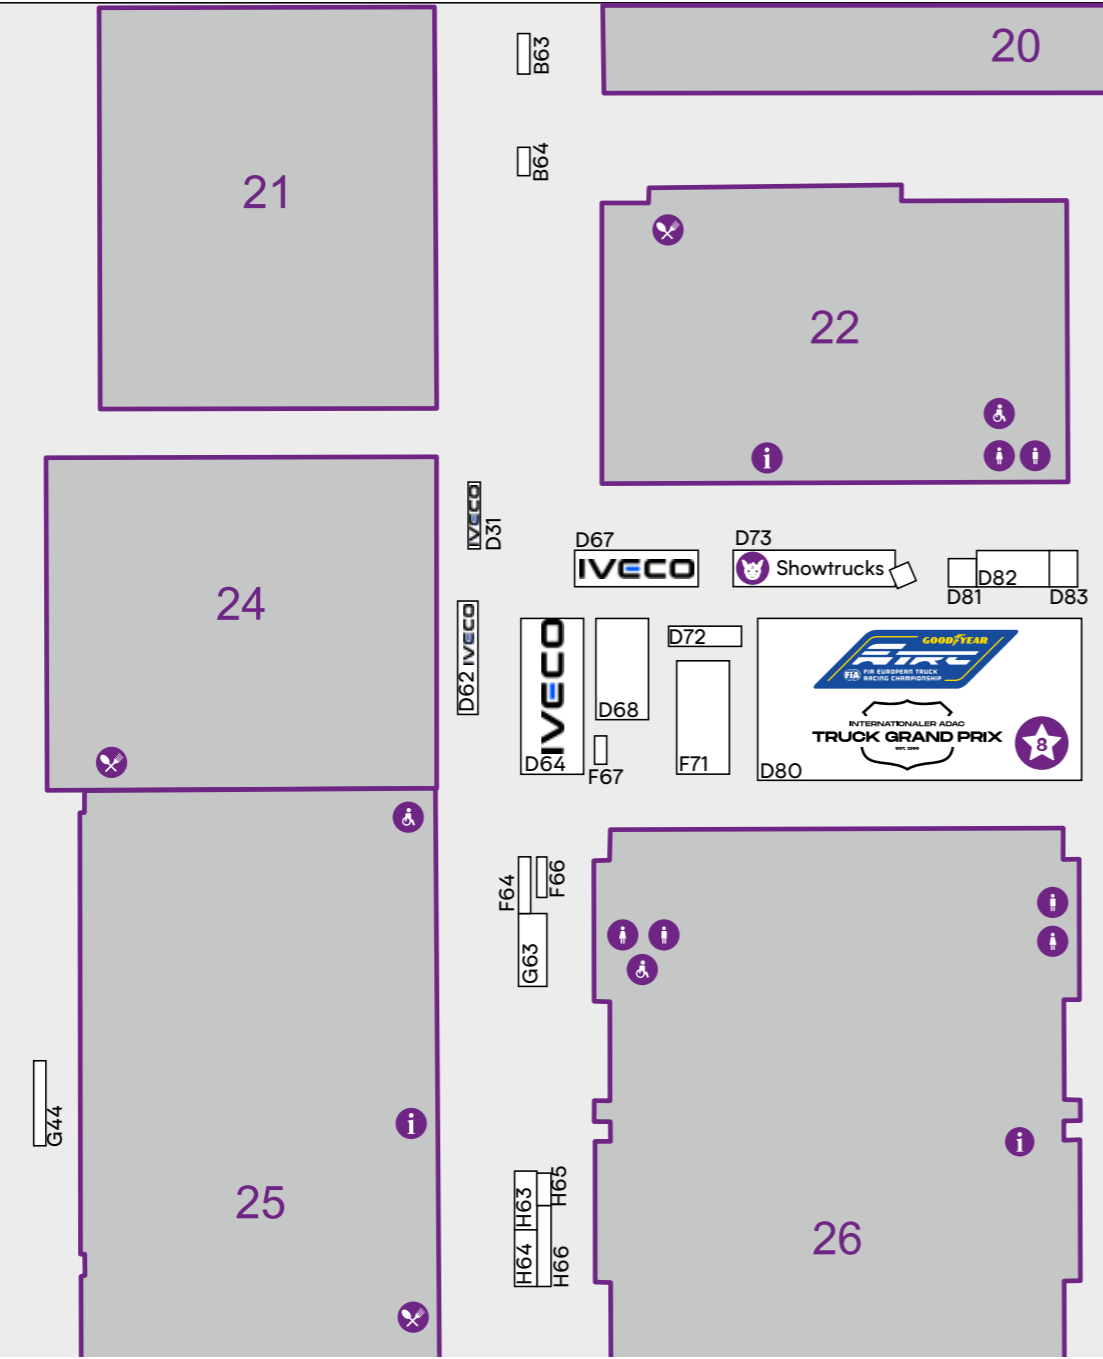

OPEN-AIR SECTION NORTH

Aussteller / Exhibitors

- D119 Air Products
- D121
- H64 Arfesan
- H66 ASPÖCK Systems
- F66 BE Combi
- D93 Blicki
- D81 BPW
- B119 Bundesministerium für Bildung und Forschung
- D83 Clarios EMEA
- B63 DAF Berlin
- B64
- F71 Deutscher Verkehrs-sicherheitsrat
- G44 FVG
- H63 Hendrickson
- F67 Interpump Hydraulics
- D72 Kuhne + Nagel
- F64 Pacton Trailers
- G63 SCORPION TRAILER
- D82 T Sport Bernau
- H65 VEPRO
- D68 ZF Group

Sonderaktivitäten Special activities