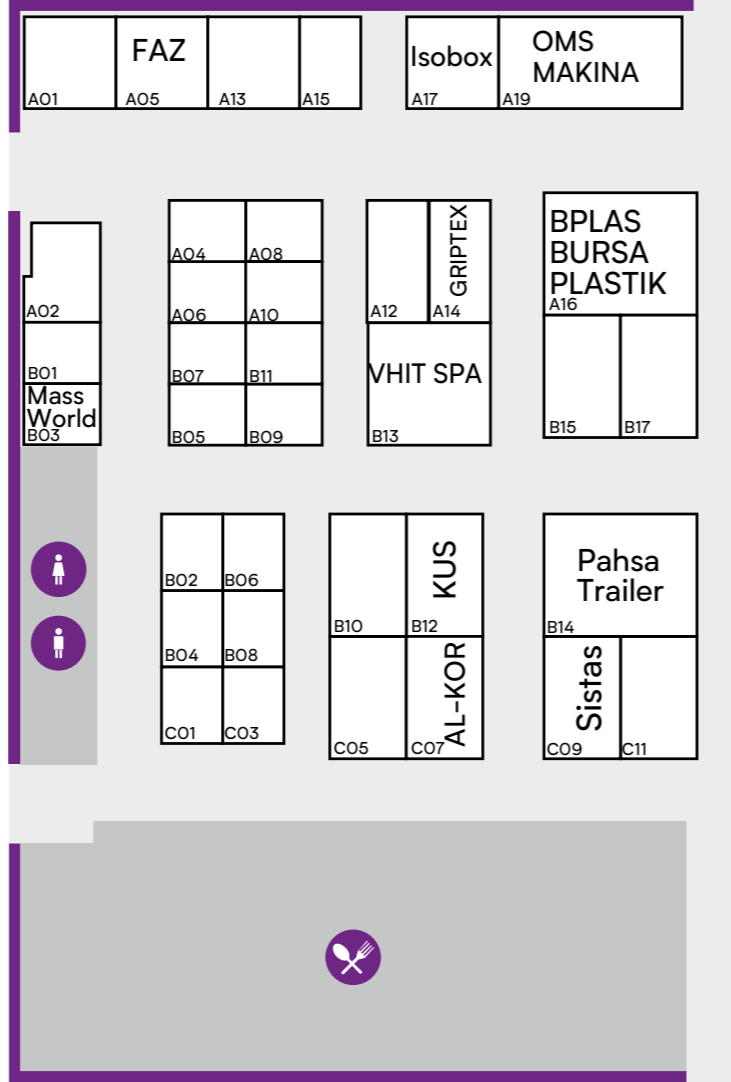

A21	A-TECH EL TERMO	C24	ITIMAT	B52	SOOK High Tech(Jiangsu)
A28	Advanced Electric Machines	D31	JIANGXI XINTIAN AUTO INDUSTRY	B10	SQM Casting
C26	ALLTOUR Automotive	B35	Jing-Jin Electric Technologies	D22	SRP
B07	Anhui Wollin International	A10	Josefina Pan Pacific	B08	STARTER
D44	Armstrong Advanced Flooring (China)	D29	Jrone Turbocharger System	B28	STONKAM
A08	Asbreuk Service	C30	Landworld Technology	D45	SUMER
C49	AUTOEQUIPS TECH	B40	LEOG MOTORS	B25	Sunlight
D24	Autoterm	B23	Mafelec	B48	Suopu
B33	Aygersan	A04	MASTERFLUX by TECUMSEH	A24	Superlee
B34	Beijing Naifu International Trade	C44	MB-Pneumatyka	D23	TERATRON
B04	CyberJoin	B01	MCY TECHNOLOGY	D25	Time Technoplast Limited
C34	DAHLEN HYDRAULIC SYSTEMS	A54	Melsa Metal	A31	Tongda Electric
B56	Darson Industries	C05	MEYIS AUTOMOTIVE	D41	Topbas
C43	Dongil Machinery	B44	MS DORSE TREYLER	B27	TrailerMaster
C32	Drive System Design	D33	Neosym	B46	Ukrainian Automotive and Mobility Cluster
B17	DUZCE SAGLAM DEPO	C33	NingBo Dama Truck Parts	A01	UNIVERSAL AUTO PARTS
C52	EASTMAN EXPORTS	A06	Octillion Power Systems	C29	Vetacs
A44	Eastyida International Exhibition	A30	Perfect Polymers	B55	WEFLO FOUNDRY
D43	International Exhibition	B43	Peterson Europe	C22	Weiss Chemie + Technik
C28	ENGIN ISIK OTOM.	D37	PREMIER AUTO ACCESSORY	A13	Wuxi Hongsheng Heat Exchanger
D21	Esi italia-Top Drive System	C51	QAP Automotive Industries	A52	XING Mobility
B21	Evamo - Pump Technology Solutions	B50	QINGDAO SEETRUE MACHINERY	D35	Yeeu Chang
B09	EVERVOX INTERNATIONAL	C58	Right Weigh	C25	Zanardi Fonderie
D53	Felips Otomotiv	B11	RINOS SHOCK ABSORBER	A35	Zhejiang haozhuo new materials technology
B02	General Cab	D30	RiseSun MengGuLi New Energy	C48	Zhejiang Liming Intelligent Manufacturing
B58	Ghaziabad Precision Products	B06	Roots Industries	B57	ZHEJIANG SENSEN AUTO PARTS
D47	GUANG ZHOU WEI JIA AUTO PARTS	A23	Rotex Automation	C11	Zhengzhou Senpeng Electronics Technology
C46	Guangzhou Rongsheng Technology	C42	ROYALTEK	C45	Zhuzhou Shekonic Composites
A22	Hangzhou jiujiayu Technology	B30	SAG Group		
C57	HANSTOOLS	C27	SERENA PRODUCTION		
A22	HMFS	D40	SHANGHAI HIGHLY NEW ENERGY TECHNOLOGY		
B42		B39	Shanghai Topolo New Materials		
C01		B54	Shiniest Industries		
C30		A02	SHINWA AUTOMOTIVE INDUSTRY		
D27		B05	smartmicro		
D49	HORPOL	A40	Solarguard Exclusive Truckparts		
B15	HRBQC Bearing	C41	SONGZ AUTOMOBILE AIR CONDITIONING		
D39	Hubei Loadtec Hydraulic Machinery	C54	Sono Motors		
A15	INDO-MIM				
C03	INVENTURE Automotive				

Legende Legend

- Info
- Food Station
- Toiletten (Frauen) Restrooms (women)
- Toiletten (Männer) Restrooms (men)