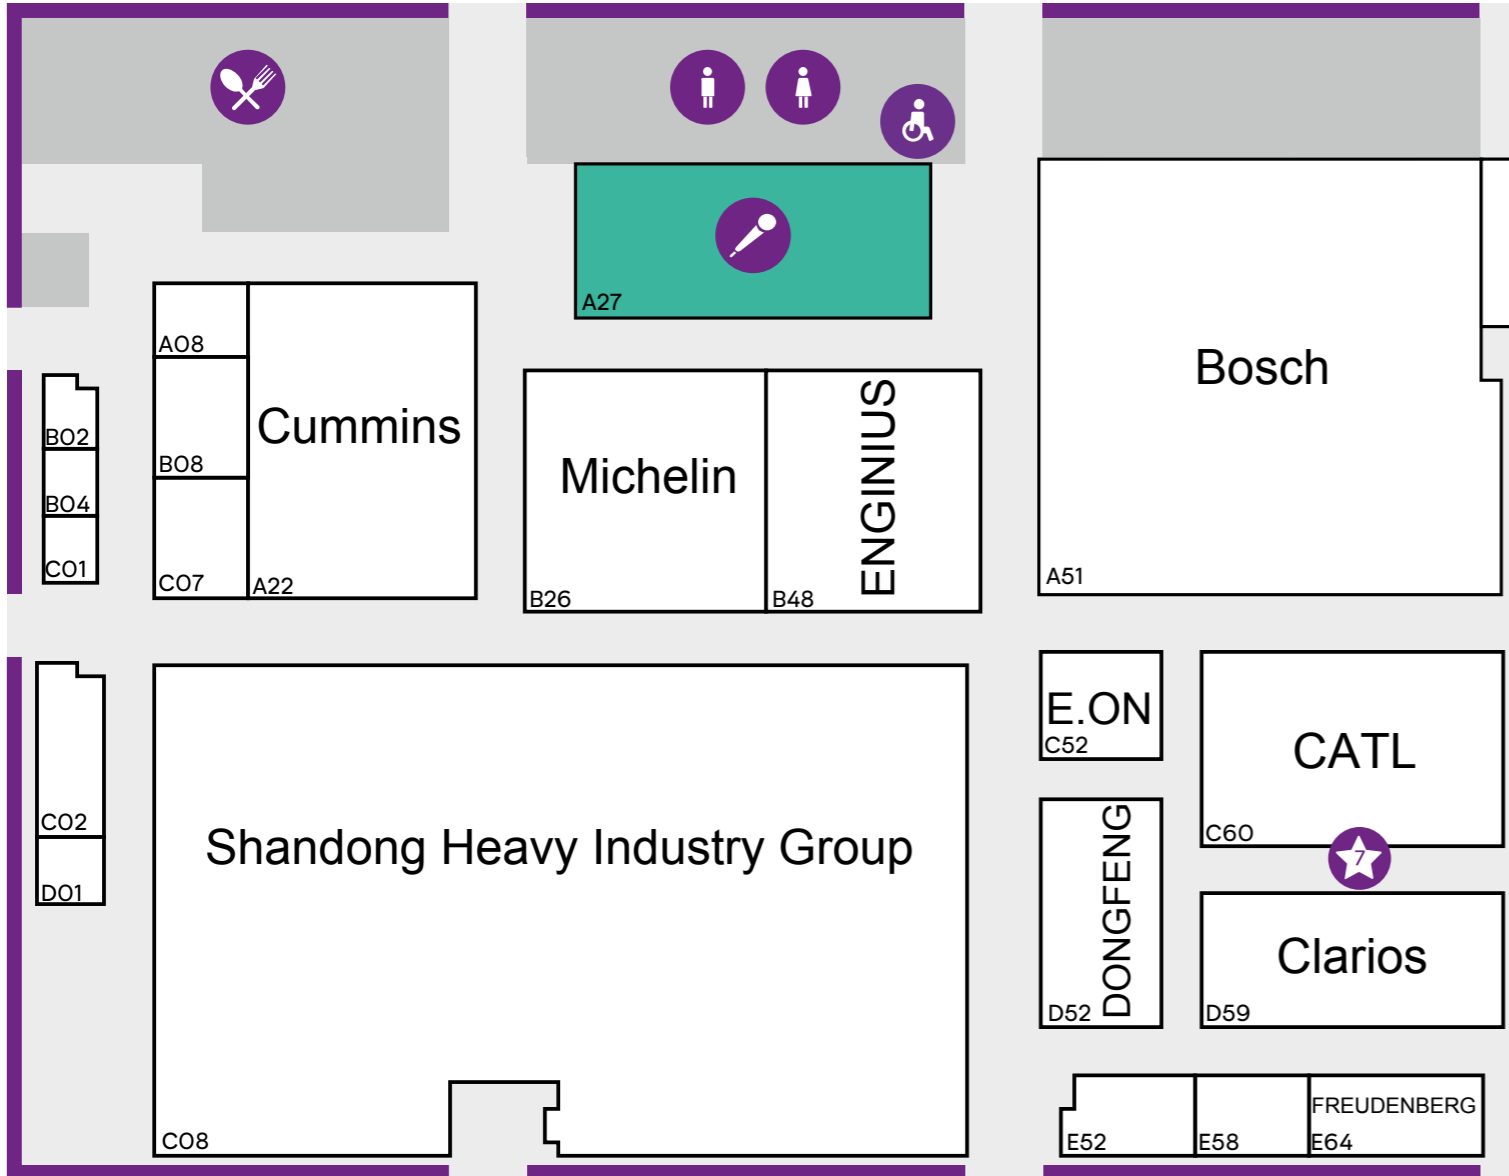

HALL 19/20

Aussteller / Exhibitors

- | | | | | | |
|------|-------------------------|------|----------------------|------|----------------------|
| C08 | Shandong Heavy Industry | C02 | BAE Systems | E58 | Inovance Automotive |
| B02 | BMZ Poland | B02 | BMZ Poland | B04 | Nightend |
| B08 | Akp Otomotiv | E108 | HENN Connector Group | CO1 | O-TECH |
| DO1 | ARADEx | C07 | Hydro Automotive | E106 | Sensata Technologies |
| E52 | Arndt Mobility Group | A08 | IM Efficiency | | |
| E118 | Aurobay | | | | |