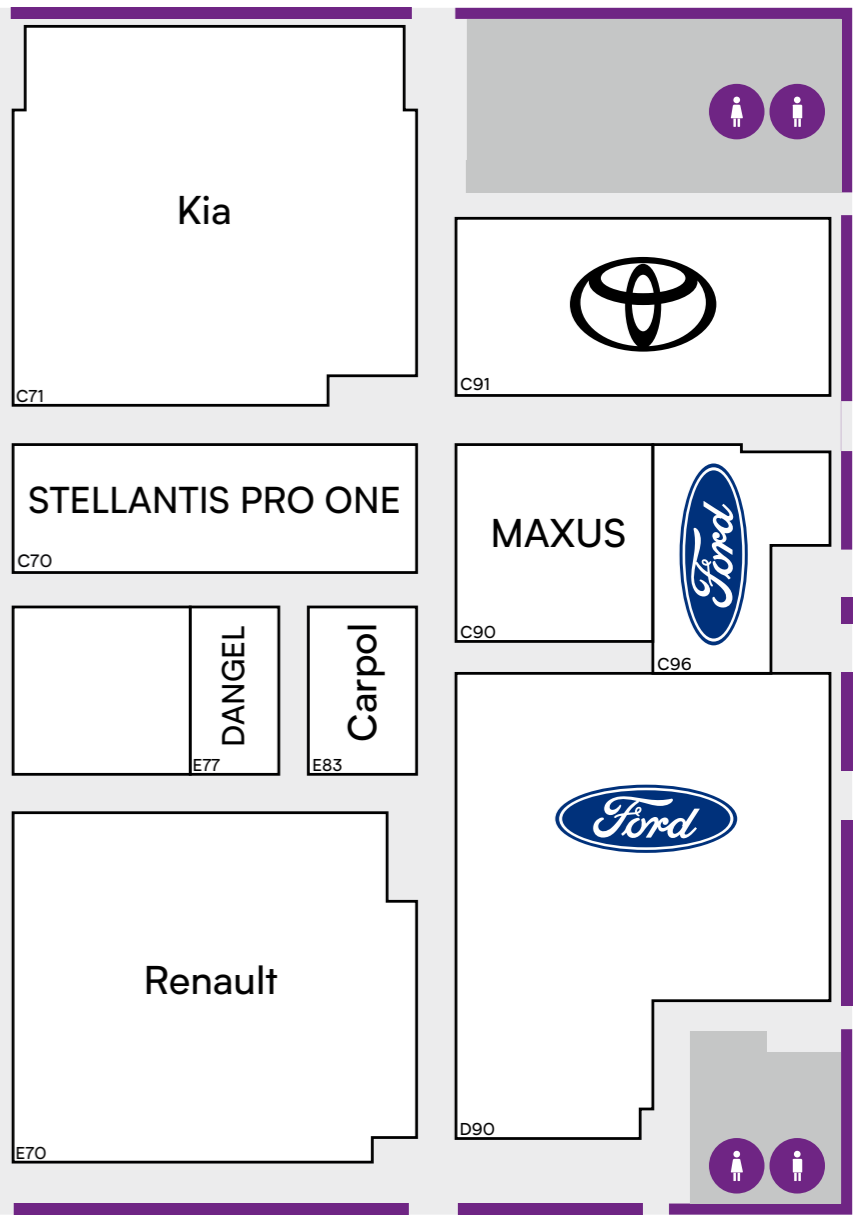

B43 3Rtablet	B21 Munich Electrification
A31 A-Tech Solution	F21 Novawinch USA
D27 ACI INDUSTRIE	D26 NOW
A69 Air Compressor MPC	F51 PIOTCAR ELECTRIC VEHICLES
B25 Akkodis Germany	E34 Prime Design Europe
B24 Alpitronic	F19 Quealink
A65 AluShutter	B37 Rhein Composite
E20 Amphenol Tuchel Industrial	CB301 Riese & Müller
CB304 ANTRIC	F26 Ronika
A61 Auson	A36 Safety-Step
C21 AUTEL	F24 SAND Profile
E38 AWILCO	B49 SAXON
E39 BAGGIO & DE SORDI	D28 SCHALL-E
A41 Blase	F23 Shenzhen Runchengda Electricity
B55 Block Shaft Group	C27 Shenzhen Sinexcel Electric
D51 CAR FIBREGLASS	B41 SHW Automotive
A35 China Council for the Promotion of International Trade, Automotive Sub-Council	B27 SOLBIAN ENERGIE ALTERNATIVE
CB303 CityQ	C70 STELLANTIS PRO ONE
D29 Compoform	E27 Stäubli Electrical Connectors
C02 Conrad Modell Faszination	B52 SVG Superwasch Waschanlagen
B23 Dansk Anhængertræk	F20 TAIZHOU XIANGYUAN NEW ENERGY TECHNOLOGY
E35 Delignit	A42 TAKSHI AUTO COMPONENTS
E67 Deutsches Zentrum für Luft- und Raumfahrt (DLR)	F33 TBB Power Mobile
D01 Duracar	B35 TE Connectivity
C33 EDAG Engineering	A44 ThermHex Waben
E21 Ekoenergetyka-Polska	A34 TRUSTEC-Energy
C23 elaxon	D20 UDENCO
F29 ENGIE Viane	E67 UFO locks
B50 Finkbeiner	F25 UUGreenPower
F31 Foresight Automotive	E32 VebaBox
B47 FSX Equipment	B56 VELDO TEKNOLOJI
C50 Gentili Technology Equipment	C55 Veth Automotive Group
E24 i-charging	A26 Videotek
F56 Imballaggi Protettivi	E26 ViGo Bioenergy
F59 Imbema	F27 Völkel
E22 INFYPOWER	F35 Westfalia Metal Hoses
B51 JOSAM Richttechnik	C51 WITZENMANN
E01 LadeEngel	D56 WM System
F57 LAGO ACCESSORI	G63 Worktraveller - Conceptvan
CB307 Loadr.pro	E58 Zevim Fahrzeugeinrichtungen
C26 LUIS Technology	
A39 Luview	
D02 Mer Germany	
F41 Movon	

Mitaussteller / Co-exhibitors

C44 ae group	C65 Baldinger	C70 FIAT PROFESSIONAL
B23 arcaSAFE	E28 CAR-SHOW AUTOMOTIVE PRODUCTS	C44 FRAMO
E28 ASKEY	E28 CHIMEI MOTOR ELECTRONICS	C65 Goliath Trans-Lining
C44 at - automotive thüringen	C70 CITROËN	E28 H.P.B. OPTOELECTRONICS
C44 Automotive Netzwerk Transformation Thüringen (ANeTT)	E28 Clientron	F35 Hamaton
E51 AVS Steps	E28 eTreego	C20 Heliiox
		E70 HYVIA

Sonderaktivitäten Special activities

1. ★ Ladeinfrastruktur Aussteller / charging infrastructure exhibitors
   - 🚲 Cargobike Parcours
   - 🎤 Speakers' Corner

C65 Isah	C44 NIDEC GPM	C65 Sikom
C65 KRESS Fahrzeugbau	C70 OPEL	C34 Sixt
C65 LEAB	E28 OTOBRITE ELECTRONICS	E27 Stäubli Fluid Connectors
B49 Maul-Tank	C65 PEAC Solutions	C65 Sörensen
E28 MITAC DIGITAL TECHNOLOGY CORPORATION	E28 PEGATRON CORPORATION	C65 TBZ
E70 Mobilize	C70 PEUGEOT	E28 XF International Industrial
	C44 Sedlmayer