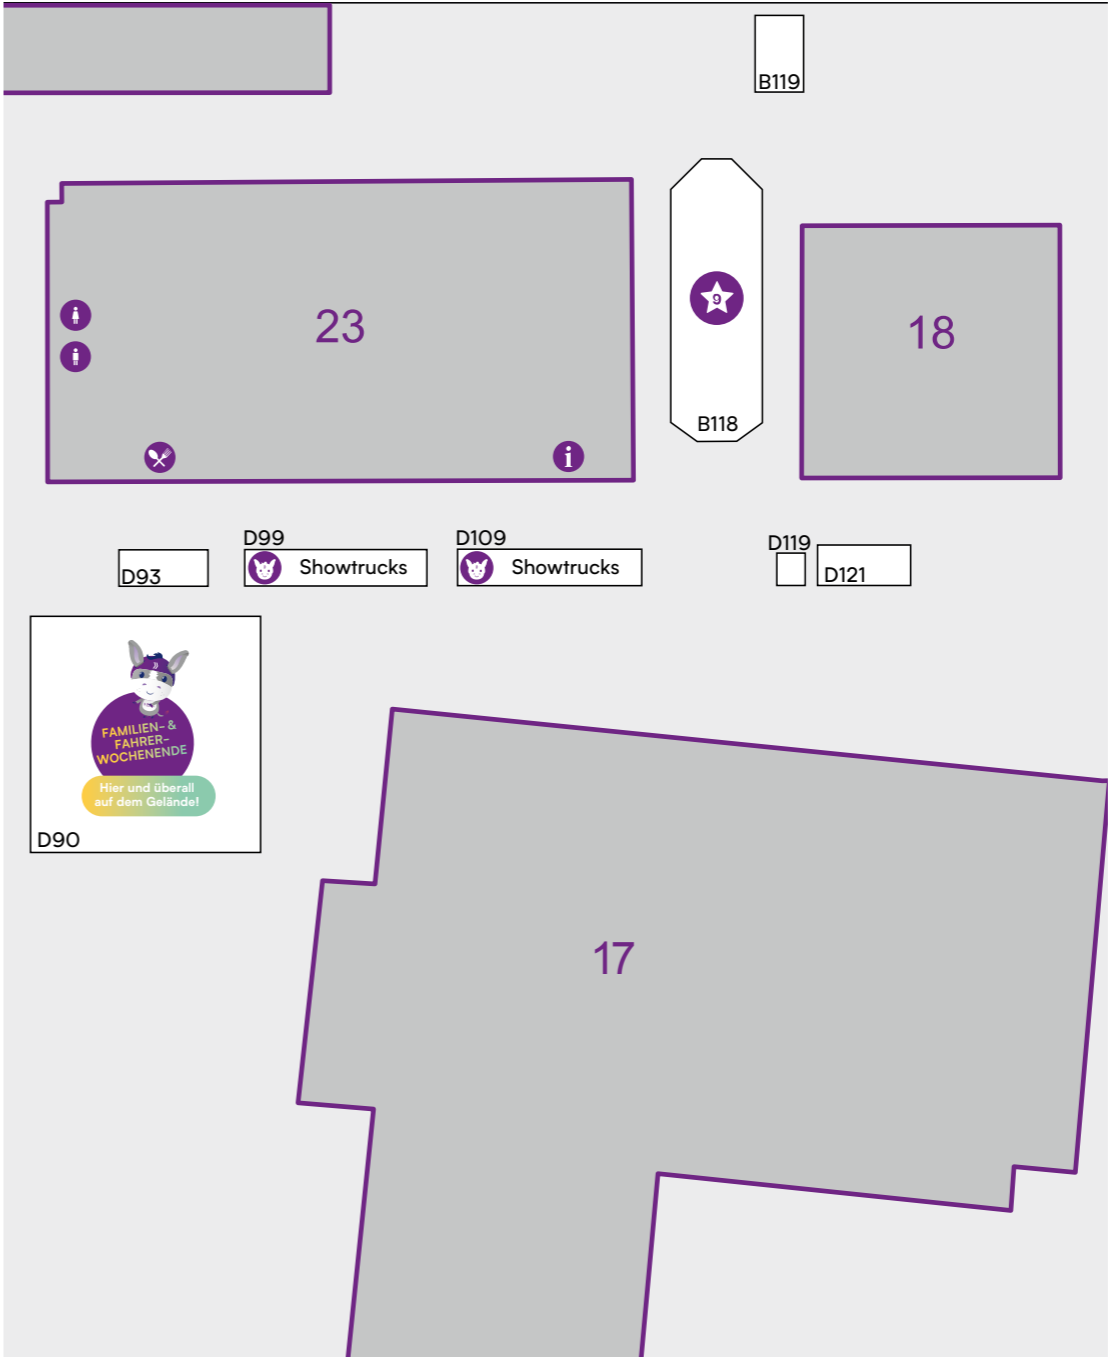

OPEN-AIR SECTION NORTH

Aussteller / Exhibitors

- D119 Air Products
- D121
- H64 Arfesan
- H66 ASPÖCK Systems
- F66 BE Combi
- D93 Blicki
- D81 BPW
- B119 Bundesministerium für Bildung und Forschung
- D83 Clarios EMEA
- B63 DAF Berlin
- B64
- F71 Deutscher Verkehrs-sicherheitsrat
- G44 FVG
- H63 Hendrickson
- F67 Interpump Hydraulics
- D72 Kuhne + Nagel
- F64 Pacton Trailers
- G63 SCORPION TRAILER
- D82 T Sport Bernau
- H65 VEPRO
- D68 ZF Group

Sonderaktivitäten Special activities